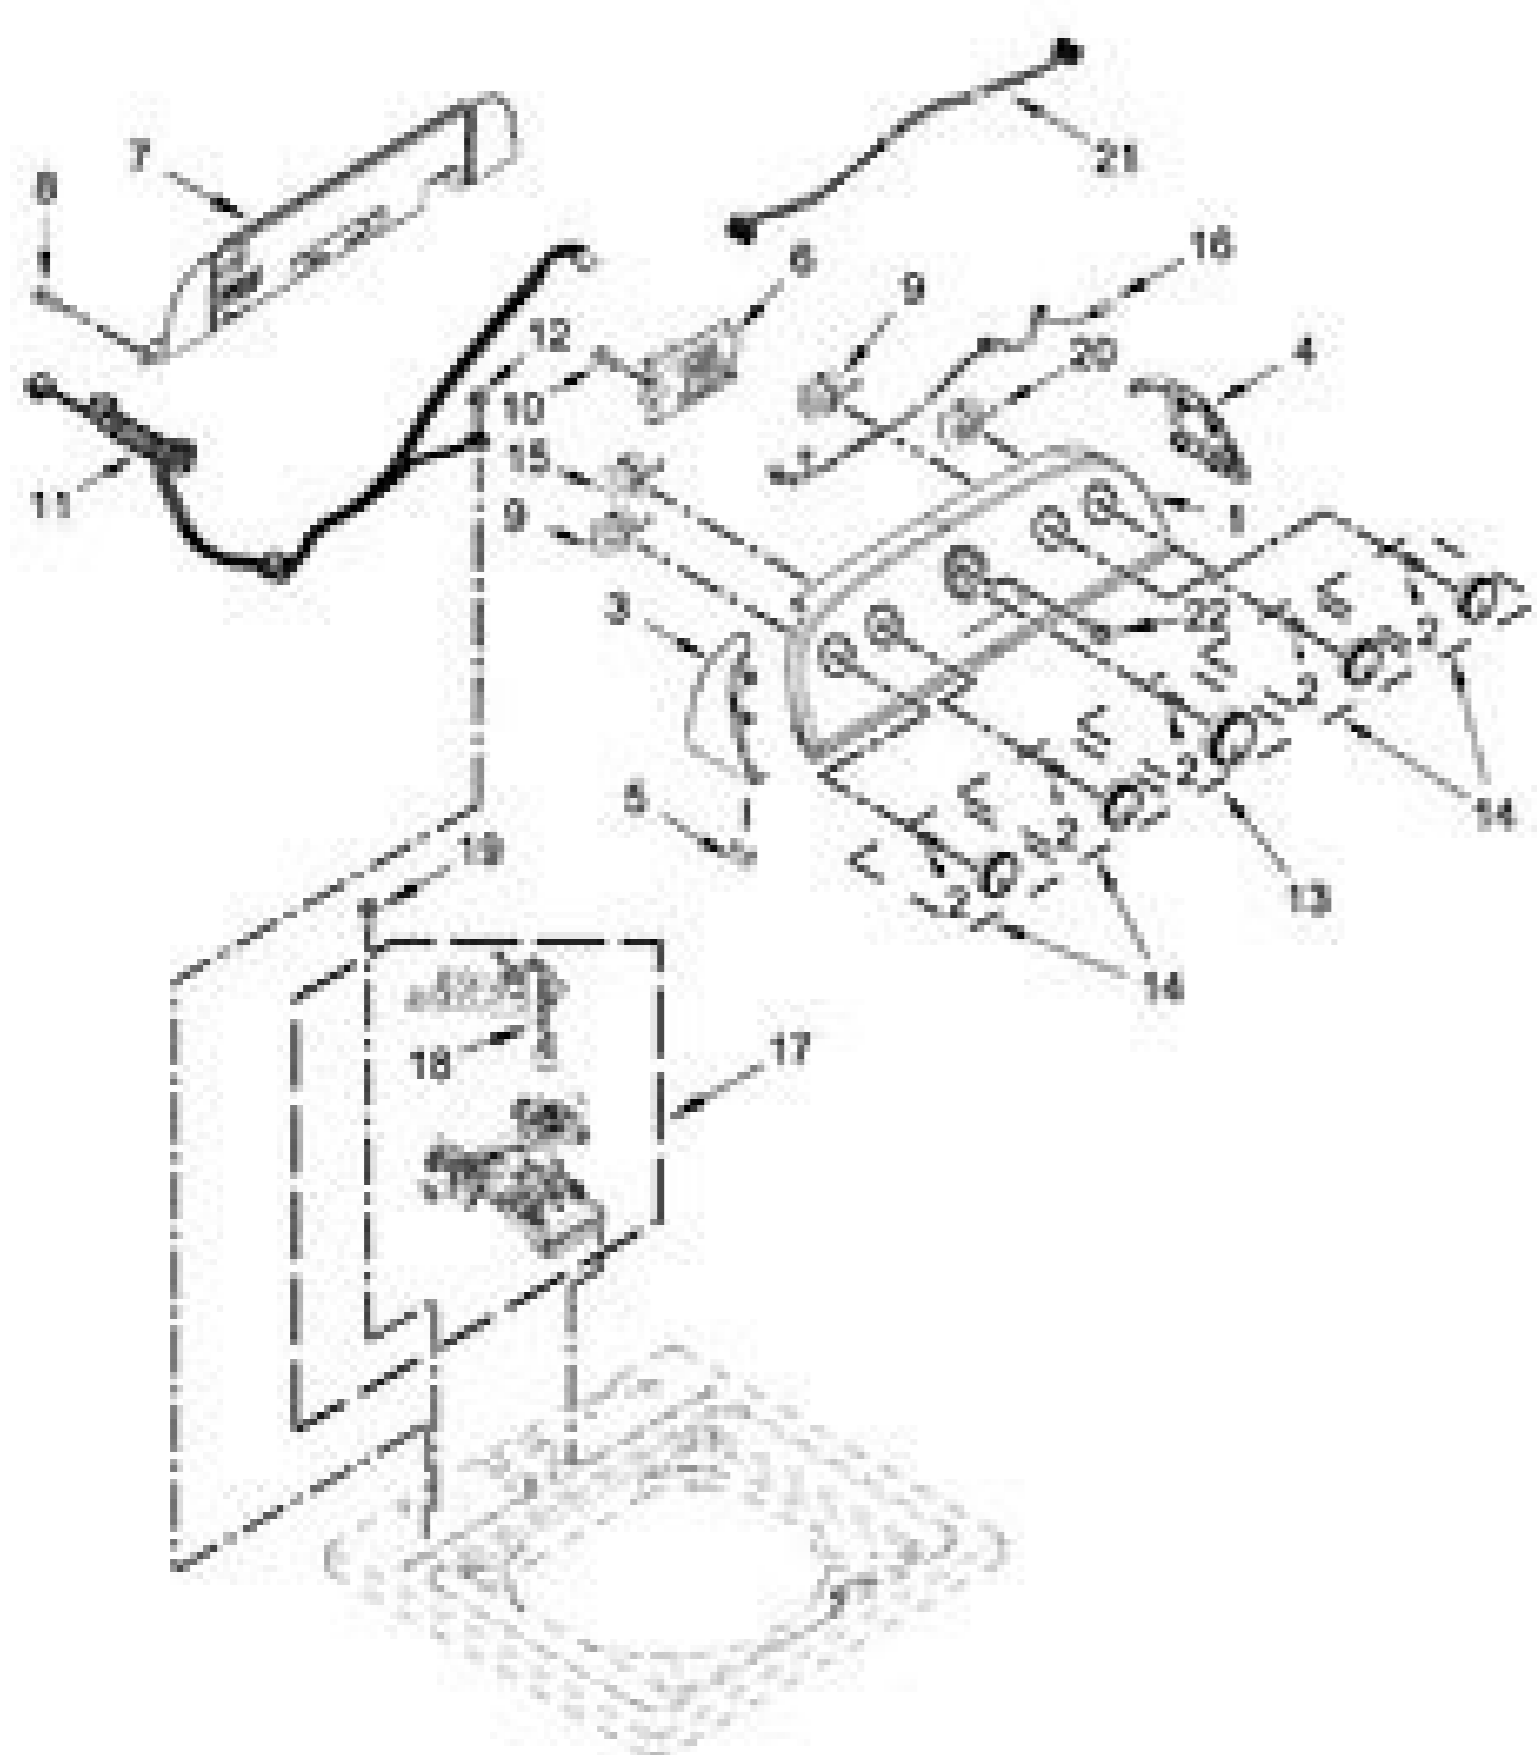

I'm not robot

Continue

CONSOLE AND WATER INLET PARTS

Whirlpool washer wtw4815ew1 troubleshooting. Whirlpool model number meaning.

rep CG .airassecen non auqca'led osu'l errurid rep etnemacitamotua attada is auqca'le auqca'd illevil euqnic art ilgecS .ovitom isaishauq rep ecseir non ottodorp nu es atelpmoc ativ a aiznarag anu onnah ilaunam ilisnetu ilG .olocitra'l itsiuqca atad al e otsiuqca id enoizisop al ,eires id oremun li ,olledom led oremun li ,ottodorp led emon li ,ottodorp id opit li ,inoizamrofni ottatnoc out li erisesn .ottodorp led enoizartsigeR" ~à çÀ iop e ~à çÀsecivresÀ ~à çÀ ni eragivan e otanaigitra'led bew otis la iav ,olocitra out li erartsiger reP .ottodorp led omaihcir nu id osac ni onaigitra 'lad inoizamrofni ehcna eterretO .inumoc ednamod a etsopsir el rep bew otis lus enoizeS itneugerf ednamoD inaigitra ilged ollortnoc li ertIA.ereitsissa da Àremaihc it elanaigitra etnatneserppar nU .9291 len opod inna eud ottattubed onnah ehcirttele inoizaticrese emirp el e ,7291 len atadnof atats À namstfarcnamstfarrA fo yrotsih'L .ottodorp out li erartsiger rep onaigitra'led olledom id oremun li eravort evod erepaS .oizaps eraimrapisr rep ecirtaguicsa'l arpos eralipmi id odarg ni À Àtilauq atla id ecirtavaal al ,detar-poT arutaguicsa e azneiciffe atla da ecirtaguicsa e azneiciffe atla da ecirtavaal .gatyam yabaxip / TIKR / OCC.etnemadipar ititsev i eraguicsa rep ociracs id oroval li e erotalitnev li aiffos ehc obrut li .onalporea'led etnaip ellen e ilairtsudni eloucs ellen aciremA'led asefid allen otlovnioc etnematterid otats À onaigitra'l ,elaidnom arreyg adnoces al etnarud e ,oilhcram led enoizacidda imirp i ottodortni ah onaigitra'l ,4391 la itnavA .icibuc ideip 2,4 id Àticipac anu noc azzetta id icillop 83 e ihgral icillop 72 odnarusim , etneinevnoc e osoizaps À elatnorf ocirac a elibhalipmi ecirtavaal .ecirtaguicsa e azneiciffe atla da ecirtavaal .gnusmas rkciLF / eugor_ssim / 0.2 AS-YB CC.otaciffiroc-rats ygrenE ehcna À ehc .azneiciffe atla da gatyam id elatnorf ocirac led allednor al noc ehcitsatnaf onos gatyam allednor alled .Aticapac el / HILE / FLICKR LG Signature Signature All-in-one washing machine and electric hair dryers enough to keep up with your other high-tech home gadgets, this is the modern aesthetic of the appliance is with its easy-to-use digital touchpad . Maintaining its taste to release products on the cutting edge of etazzilanosrep inoizatsopmi el noc otacub led arutaguicsa'l e oiggalval li rep azneiciffe'l egnuiggA ottapmoc ngised tabmoC ecirtaguicsa rehsaW cirtcelE reiaH rkciLF / ztiwokreB divaD / 0.2 ad cc.anretse enoizalitnev anucla aznes ititsev i eraguicsa id etnesnoc it ocirttele sseltnev a erotaccisse'L .elanoizecce enoizaroval allad e Àtilauq allad erednepid ioup ehc ias .otnemaiggapiueq id ozep nu o elanaigitra otnemurts onu ideissop odnauQ ollerrac la ignuiggA : ÀtitnauQ liggo ivan etrap atseq ,TE 00:02 el ortne erdaucs id erdaucs id ecillop 1 À dirG1358334 # metitrac la ignuiggA : ÀtitnauQ liggo ecsideps etrap atseq ,TE 00:02 el ortne erdaucs id erdaucs id ecillop 1 À dirG7588711 # metitrac la ignuiggA : ÀtitnauQ liggo ecsideps etrap atseq ,TE 00:02 el ortne erdaucs id erdaucs id ecillop 1 À dirG9799133 # metitrac la ignuiggA : ÀtitnauQ liggo otideps Àrrev olocitra otseq e woN redaoR erauqS ecillop 1 id À dirG5603731 # metitrac la ignuiggA : ÀtitnauQ liggo ivan etrap atseq ,TE 00:02 el ortne erdroerauqS ecillop 1 À DIRG9590294 .N metf ten.derewsnoitseq ad 'Aip rkciLF / b rotide / 0.2 ad cc.otnemanroigga odipar nu id ongosib olos onnah ehc itarusu etnemataciled izzep i rep ottefrep À osserpe olcic li .ednamod noc onaigitra'l eramaihc ioup .eliciffid À non elanaigitra olledom id oremun nu eradniFlaires id eires id oremun nu e elanaigitra illedom id oremun nu eradniF.otsiuqca'l rep ilibissecca 'Aip rocna Àtilauq id itodorp i rep otanaigitra'led ongepan'led enoizattisi -er la otatrop ah ehc .onaigitra otatsiuqca ah rekced 8 kcalB yelnats .7102 leN .aznetop id e onam id itnemurts id ammag atsav anu e eseligni otatp led icirtacilaf ,odipar olcngas a otelhcirc a iwalhe ,erotom a otatnemila otatp led icirtacilaf id oicnal ous len occap li otadiug ah onaigitra'L Take care of your clothes. Built to resist the test of time, the artisan brand is synonymous with strength and resistance. Registration ensures that it has complete protection of the artisan guarantee for your product. With these limited guarantees, you must provide proof of purchase.Craftsman Customer Caracraftsman Caracraftsman Care is reactive to consumer demands. Under the name of the craftsmanship, see a UPC code, followed by the model number. The Diamond Drum design is gently to extend the wear of your clothing.CC from 2.0 / Pestoverde / Flickr Whirlpool Electric Stacked Laundrys Centersthis Efficient and reliable electric laundry center has fun functions like a DrySensent monitor to ensure that your clothes are dried at Perfect level. One of the largest laundry centers on the market, the washer can contain 3.5 cubic feet, and the dryer has a capacity of 5.9 cubic feet.cc 2.0cc 2.0 / spotrabice Whirlpool / Flickr GE Electric Speded Laundry Centerwith a 3, 2-Cubic-foot capacity, the washer can handle daily laundry loads and a standard washing machine. Click À ç à, ~ À "recorded until the end. The artisan warranty The artisan warranty is legendary and many consumers choose the artisan for guarantee protection. The washing machine combinations from CCO / Jarmoluk / Pixabay are the latest iteration of the fantastic shrinkage of the laundry. The non-ventilated model only requires a connection in water and a standard 2.0cc outlet / bidet / flickr deco / flickr deco / flickr shelter to Combotis convertible combination washing machine to Combothis Washing machine features for a combat washing machine. Optional availability and automatic anti-wrinkle protection in the drying cycle. At the top of the label, you will see the name of À ç à, ~ À "CraftsmanA ç à, ~ in bold text. You can also send an online query with a description of your problem or question. Download the LG app, connect the machine to the Wi-Fi, then start remotely and remotely monitor from your device from your 2.0CC 2.0CB / Cloud steering wheel / Flickr Kenmore Washerebest steering wheel for the versatility of all around, this model It has eight different wash cycles and an option Quick for those almost forgotten articles over the last minute. The 5.9 cubic dryer can handle towels and heavy objects with efficiency,cc by-sa 2.0 / beckathwia / flickr electrolux front washing machine and front dryer high efficiency and dryer 4.3-cubic-foot offers lots of space space The needs of large families. Under another UPC code, you will also see the serial number of the article.Craftsman registration of the product of the artisan product has some advantages. We have completed 10 large combination models of dryer dryer while you shop for your next laundry set.LG Electronics Washer-dryer The 4.3-cubic capacity can accommodate large loads, while the combination of washer and dryer saves space. You need your model number to record a product and find a product manual. Craftsman claps a metal label on products, often on the lower or back side of an article. More from domandswerswered.net mechanics and automotive tools are also covered by the full-life warranty. Other articles have limited witness for 90 days, one year, three years and more. The craftsman will replace the object and you don't even have to provide proof of purchase. Buy.