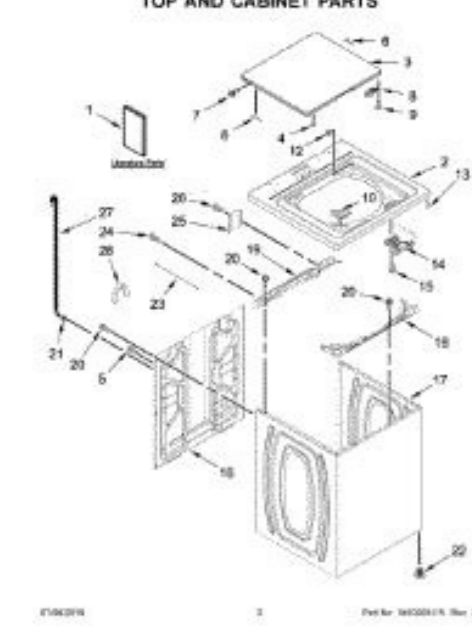

Whirlpool washer wtw4815ew1 troubleshooting. Whirlpool model number meaning.