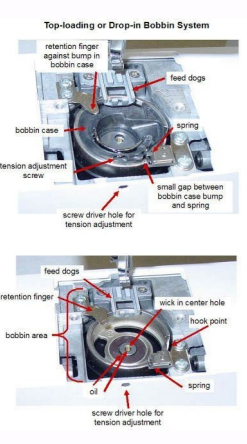

I'm not robot  reCAPTCHA

Continue

6268

Then pass the thread around the back of guide 3 and into its upper notch, then up and through the hole O, Fig. 12 in the left side of the bobbin 4 from the inside.

Press the bobbin winder against the hand wheel until latch M, Fig. 12 drops down and holds the bobbin winder pulley N against the hub of the hand wheel.

The end of the thread must be held by hand until a few coils are wound, and should then be broken off. Fig. 12 shows the bobbin winder in position for winding. When sufficient thread has been wound upon the bobbin, the bobbin