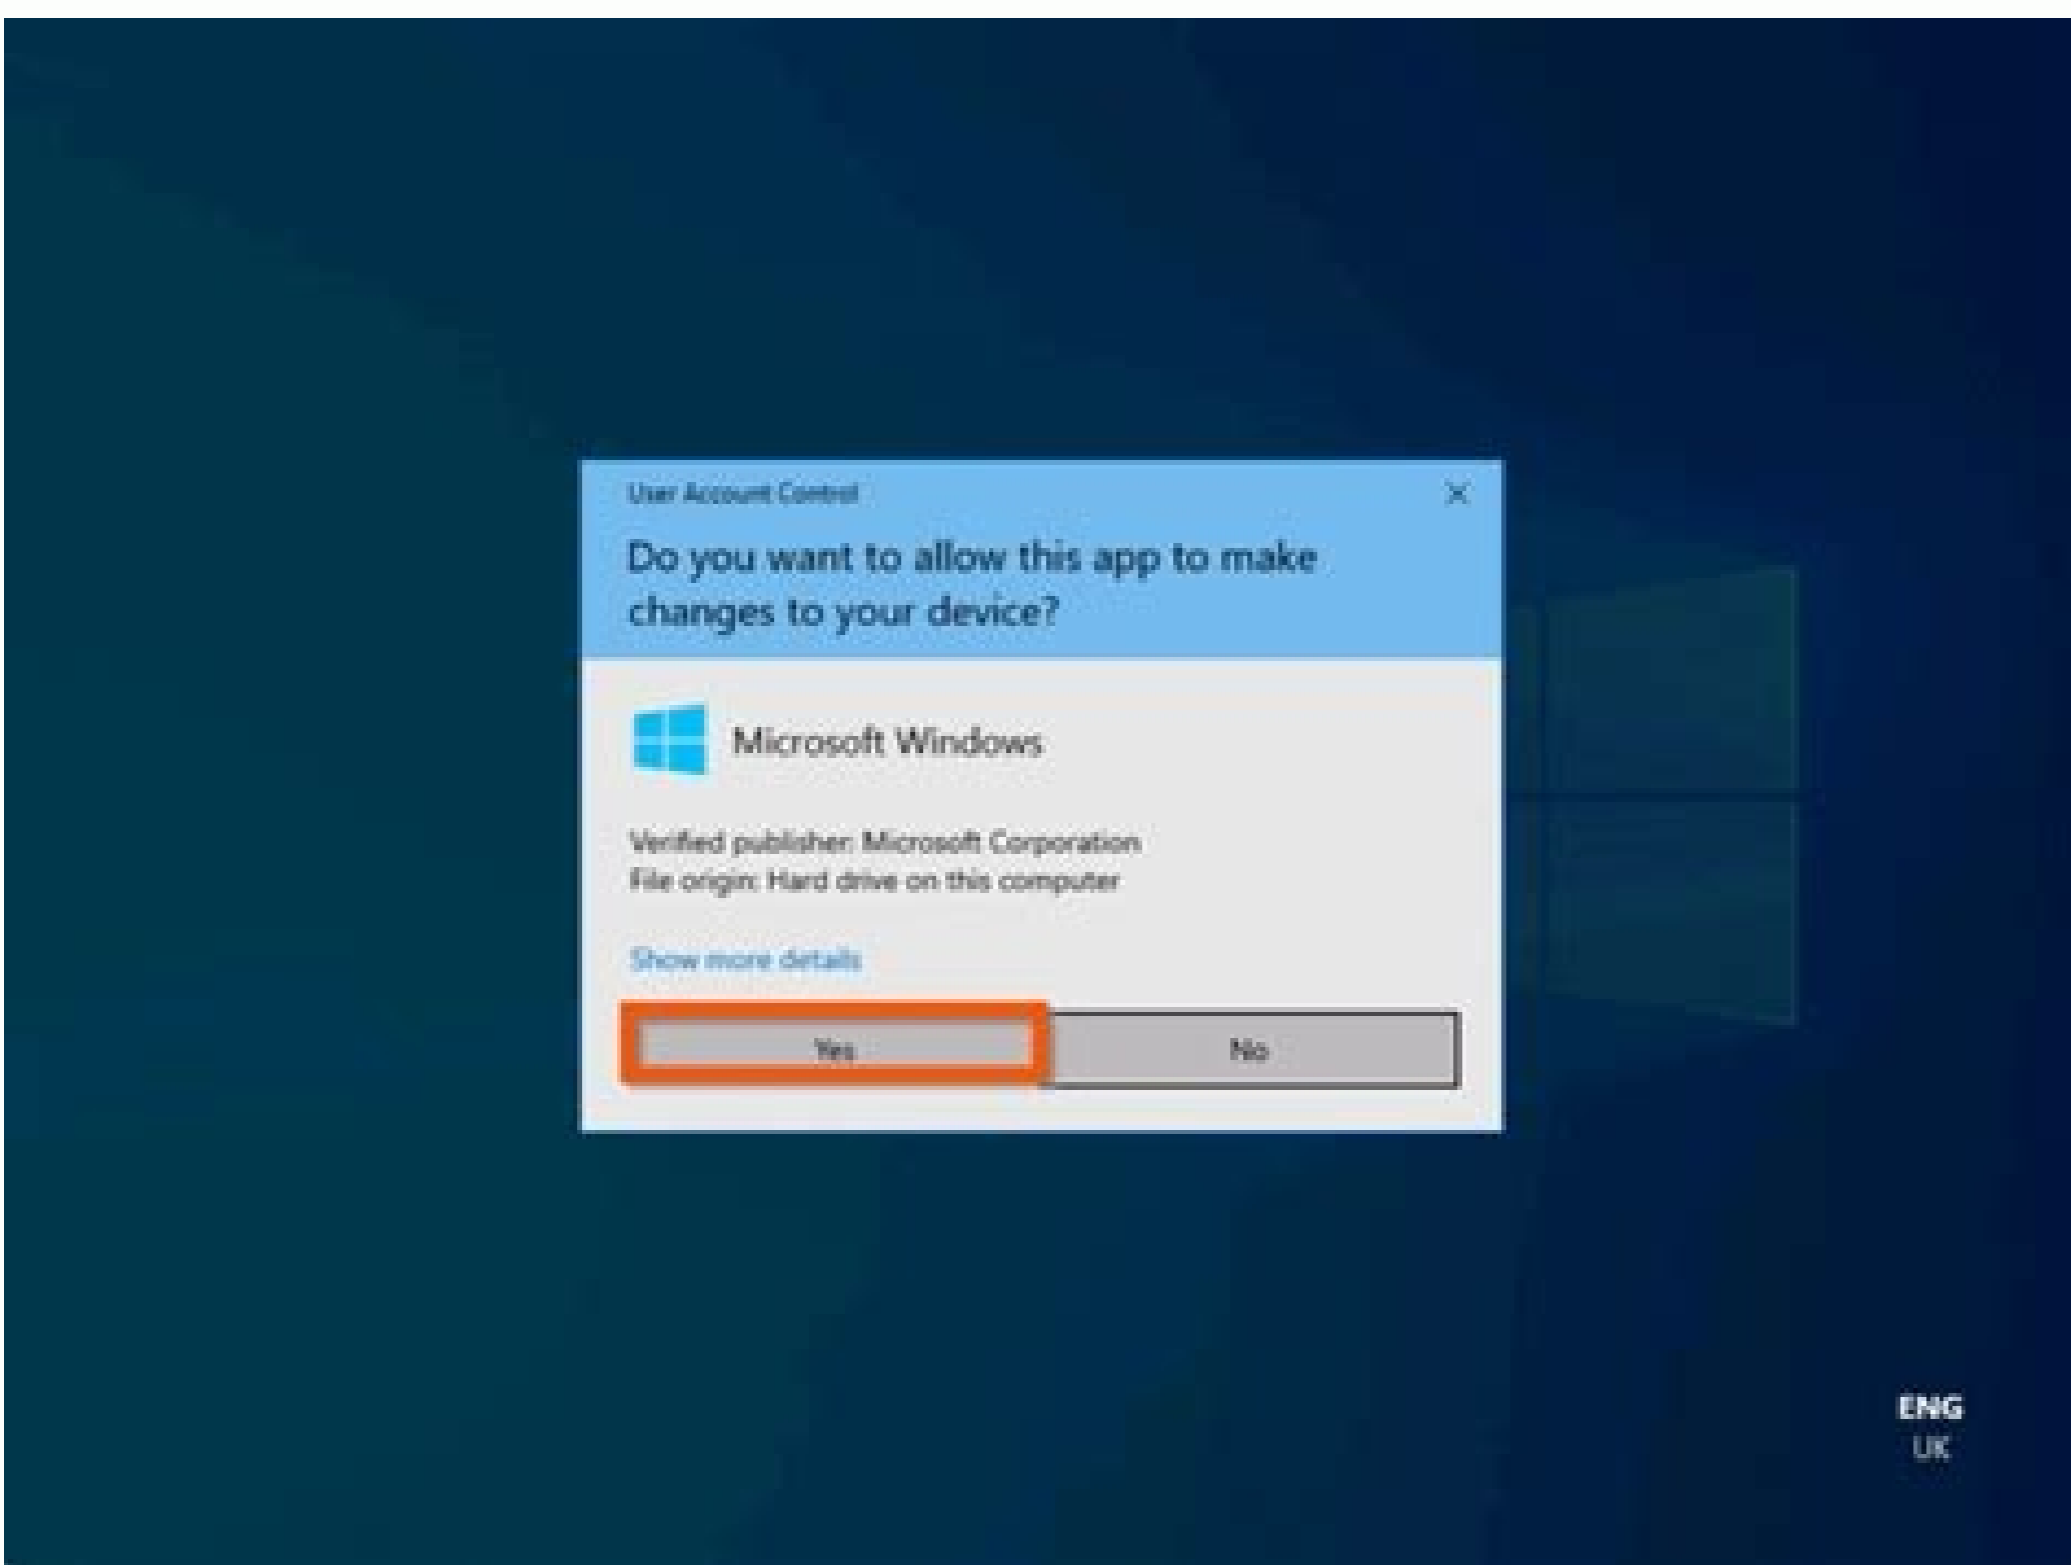

Install plugin chrome manually windows 10 64-bit windows 10